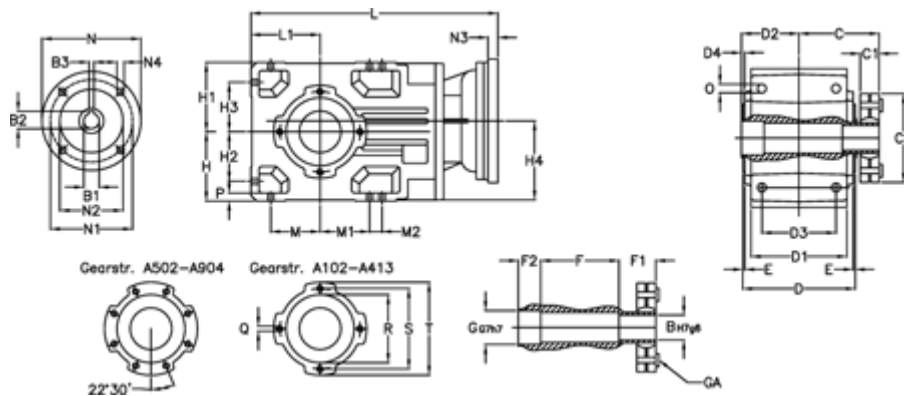

Article number: 29600201415245
 Description: Bevel helical gearbox
 A202US-14,1-P112B5

Measures

B = 30	D1 = 110	F2 = 36	L = 335.5	N3 = -
B1 = 28	D2 = 60	G = 32	L1 = 80	N4 = M12x16
B2 = 31.3	D3 = 90	GA = 14,5 NM	M = 60.0	O = 9.5
B3 = 8	d4 = 4.5	H = 80	M1 = 60.0	P = 9
C = 89.5	Description = A202US-xx-P112 B5	H1 = 80	M2 = -	Q = M8x15
C1 = 23	E = 3.0	H2 = 60.0	N = 250	R = 95
C2 = 72.0	F = 77.5	H3 = 60.0	N1 = 215	S = 115
D = 136	F1 = 36.0	H4 = 93.0	N2 = 180	T = 140